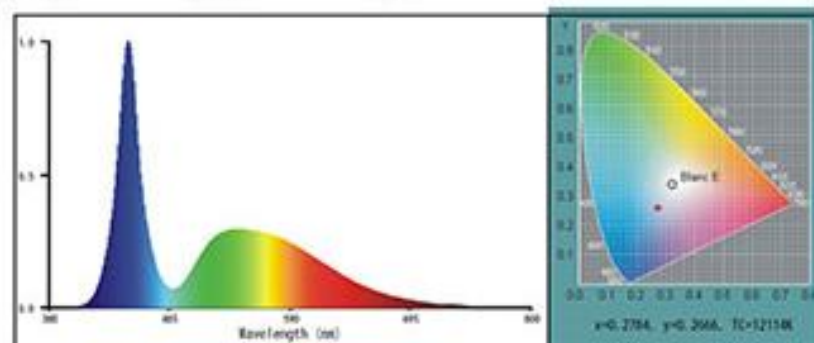

B20W Marine

Surface mount Transom underwater light

Technical Specifications

Model no	B20W
LED colour	White/ Blue / Green / WiFi RGB
LED Type	1 x 30W COB LED Chip
Material	Epoxy Resin/ PA-body / Tempered Glass- Lens
Protection class	IPX8 20M standard / Rohs / CE / IEC60598
Dimension	210L x 80W x 30H (mm)
Power	20W for single colour 12V AC/DC 15W for RGB model 12V AC/DC
Cord Length	2M
Light Angle	Spot : 60-90 degree/Wide: 100-120 degree
Illumination	1800-2000lm
Mounting	Screw mounting
Accessories	User's manual x 1 / Stainless steel screw x 2 Heat-Shrink tubing kits x 1
RGB-2Pin cable	Preset 11 colour changing program controlled by Power On/Off switch
Environment	Boat / Jet Ski / Dock / Yacht
Working period	8hr per day
Package	20pcs / 17KG / 0.04cbm per carton
Warranty	Two Year
Boat Size	Up to 15M (50ft)
Transom	0.5 -1.2M (2-4ft)
Transom Qty	2-6pcs

Product information:

Product model: B20W CW	Test time: 2021-08-26 13:44:30
Product number:	Environment humidity: 65.0 %
Production merchant: AquaIDEA	Environment Temperature: 0.0 °C
Tester: Willson	Verification: ----
Test system: Huzhou Sinopol SPL720 Spectral analysis system	

CIE Parameter:

Coordinate: x=0.2784, y=0.2666	CCT: Tc=12114 K	Purity: Purity=25.4%		
u'=0.1974, v'=0.4252	Main Wave: λd=472.5nm	Peak Wave: λp=448nm		
Half Width: Δλd=21.9nm	Red Ratio: R=11.7%	Chromatism : SDCM=0.0		
Color rendering property : Ra=76.5				
R1=81	R2=76	R3=65	R4=83	R5=80
R6=66	R7=83	R8=78	R9=20	R10=37
R6=66	R7=83	R8=78	R9=20	R10=37
R11=83	R12=40	R13=79	R14=80	R15=84

Other parameters:

Flux: Φ=1819.34 Lm	Efficiency: Effi=66.9 Lm/W	Stability: s=0.08 %
Voltage: VF=12.00 V	Current: IF=1.930 A	Power: P=26.600 W
Power factor: PF=1.000		

Please note: Fixture Lumens rating is a measurement of total light output from a finished lighting fixture. This measurement can only be obtained from either a Goniophotometer or an integrating sphere.