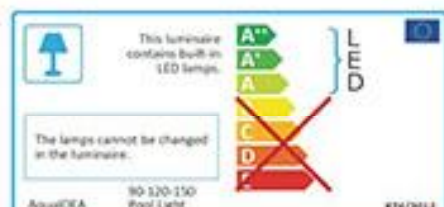

B20W Marine

Surface mount Transom underwater light

Technical Specifications

Model no	B20W
LED colour	White/ Blue / Green / WiFi RGB
LED Type	1 x 30W COB LED Chip
Material	Epoxy Resin/ PA-body / Tempered Glass- Lens
Protection class	IPX8 20M standard / Rohs / CE / IEC60598
Dimension	210L x 80W x 30H (mm)
Power	20W for single colour 12V AC/DC 15W for RGB model 12V AC/DC
Cord Length	2M
Light Angle	Spot : 60-90 degree/Wide: 100-120 degree
Illumination	1800-2000lm
Mounting	Screw mounting
Accessories	User's manual x 1 / Stainless steel screw x 2 Heat-Shrink tubing kits x 1
RGB-2Pin cable	Preset 11 colour changing program controlled by Power On/Off switch
Environment	Boat / Jet Ski / Dock / Yacht
Working period	8hr per day
Package	20pcs / 17KG / 0.04cbm per carton
Warranty	Two Year
Boat Size	Up to 15M (50ft)
Transom	0.5 -1.2M (2-4ft)
Transom Qty	2-6pcs

Product information:

Product model: B20W CW	Test time: 2021-08-26 13:44:30
Product number:	Environment humidity: 65.0 %
Production merchant: AquaIDEA	Environment Temperature: 0.0 °C
Tester: Willson	Verification: ----
Test system: Huzhou Sinopol SPL720 Spectral analysis system	

CIE Parameter:

Coordinate: x=0.2784, y=0.2666	CCT: Tc=12114 K	Purity: Purity=25.4%		
u'=0.1974, v'=0.4252	Main Wave: λd=472.5nm	Peak Wave: λp=448nm		
Half Width: Δλd=21.9nm	Red Ratio: R=11.7%	Chromatism : SDCM=0.0		
Color rendering property : Ra=76.5				
R1=81	R2=76	R3=65	R4=83	R5=80
R6=66	R7=83	R8=78	R9=20	R10=37
R6=66	R7=83	R8=78	R9=20	R10=37
R11=83	R12=40	R13=79	R14=80	R15=84

Other parameters:

Flux: Φ=1819.34 Lm	Efficiency: Effi=66.9 Lm/W	Stability: s=0.08 %
Voltage: VF=12.00 V	Current: IF=1.930 A	Power: P=26.600 W
Power factor: PF=1.000		

Please note: Fixture Lumens rating is a measurement of total light output from a finished lighting fixture. This measurement can only be obtained from either a Goniophotometer or an integrating sphere.